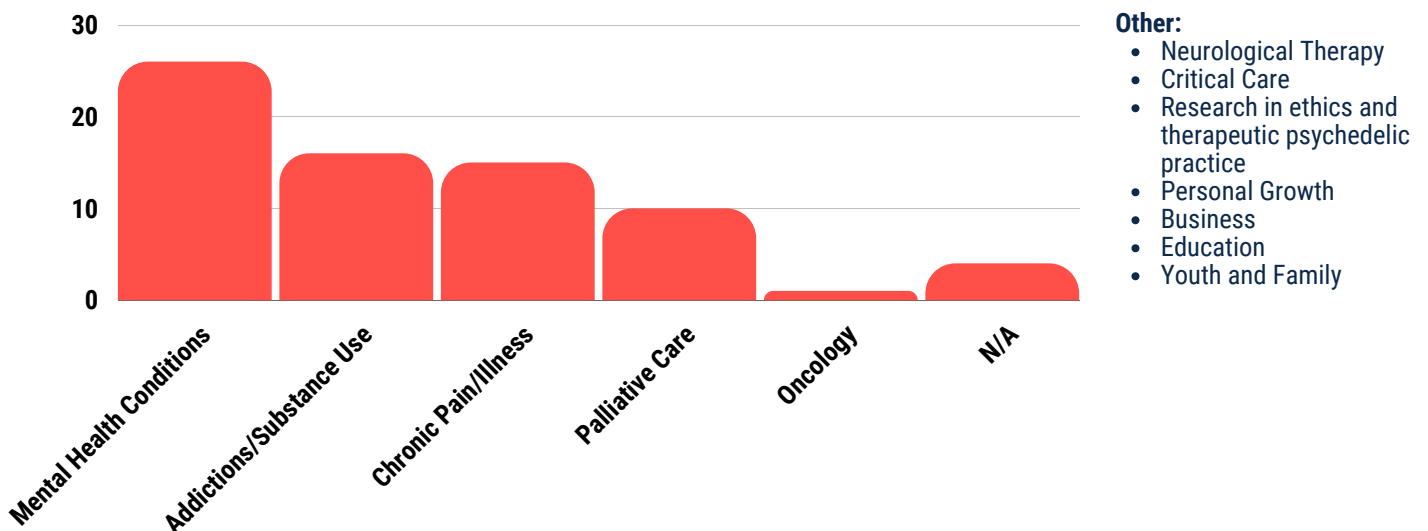

Psychedelics Special Access Program Community of Practice Demographics

Location

Number of SAP CoP members = 34
 Outside of Canada: 3%

Role(s)

Note: Multiple selections were possible.

Area of Practice(s)

Note: Multiple selections were possible.