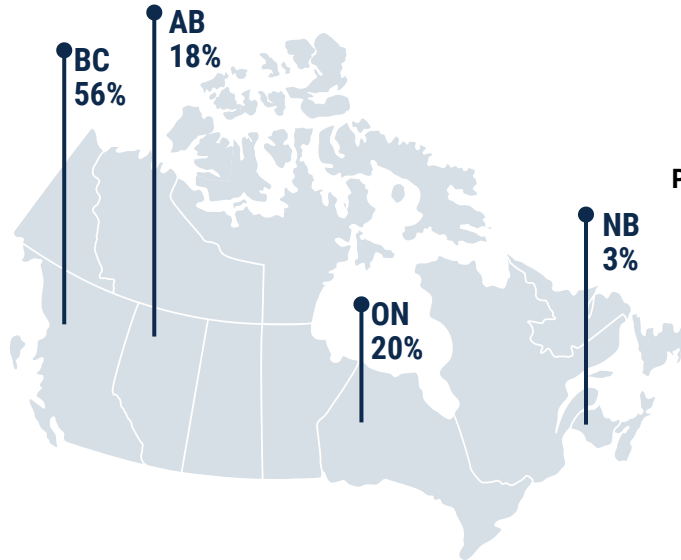

Psychedelics Special Access Program Community of Practice Demographics

Location

Number of SAP CoP members = 34
 Outside of Canada: 3%

Role(s)

Note: Multiple selections were possible.

Area of Practice(s)

Note: Multiple selections were possible.