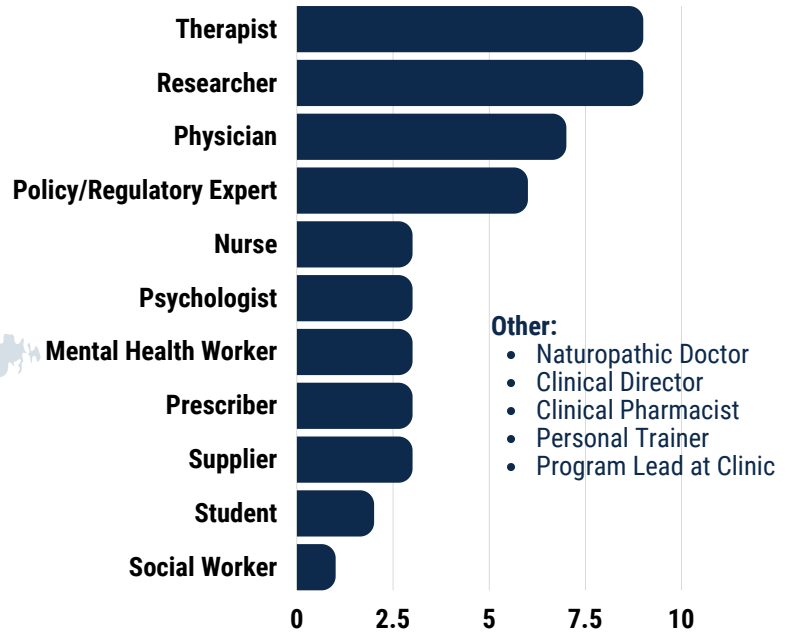

Psychedelics Special Access Program Community of Practice Demographics

Location

Number of SAP CoP members = 34
 Outside of Canada: 3%

Role(s)

Note: Multiple selections were possible.

Area of Practice(s)

Note: Multiple selections were possible.

Do you know anyone that may be interested in joining our Community of Practice? Please feel free to circulate the survey.

Registration Survey